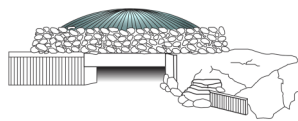

-

-

-

**TEMPELIAUKIO CHURCH IN THE ROCK**

Address: Lutherinkatu 3

FREE WITH HELSINKI CARD

Image by Kirkko Helsingissä

10:00-17:00