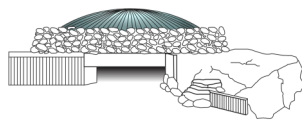

SUOMENLINNA GUIDED TOUR IN ENGLISH

Departure point: Suomenlinna Museum
FREE WITH HELSINKI CARD

-	-	13:30	13:30	-	-	-	-
---	---	-------	-------	---	---	---	---

TEMPPELIAUKIO CHURCH IN THE ROCK

Address: Lutherinkatu 3
FREE WITH HELSINKI CARD