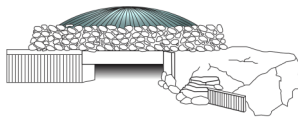

SUOMENLINNA GUIDED TOUR IN ENGLISH

Departure point: Suomenlinna Museum
FREE WITH HELSINKI CARD

-	-	13:30	13:30	-	-	-	-
---	---	-------	-------	---	---	---	---

TEMPPELIAUKIO CHURCH IN THE ROCK

Address: Lutherinkatu 3
FREE WITH HELSINKI CARD