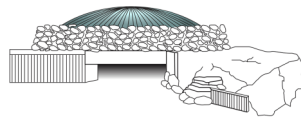

-

-

TEMPELLIAUKIO CHURCH IN THE ROCK

Address: Lutherinkatu 3

FREE WITH HELSINKI CARD

Image by Kirkko Helsingissä

10:00-12:00

12:00-17:00